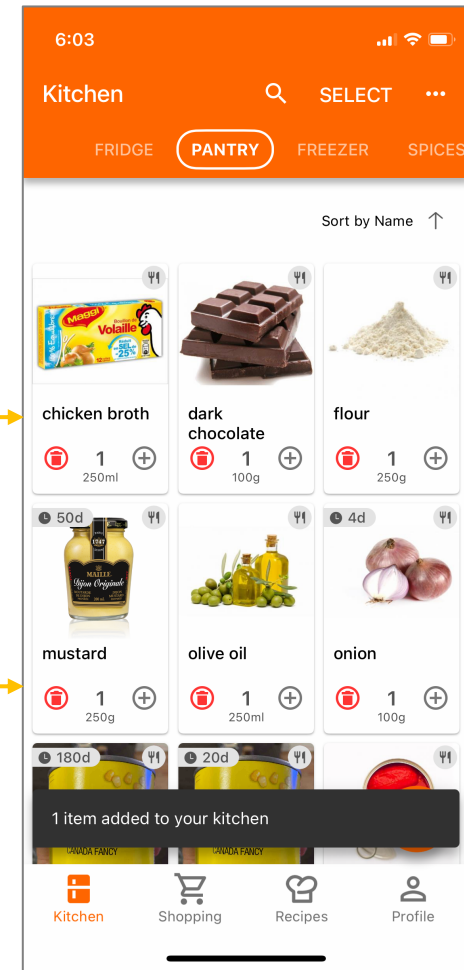

CoZzo

Adding an item to inventory