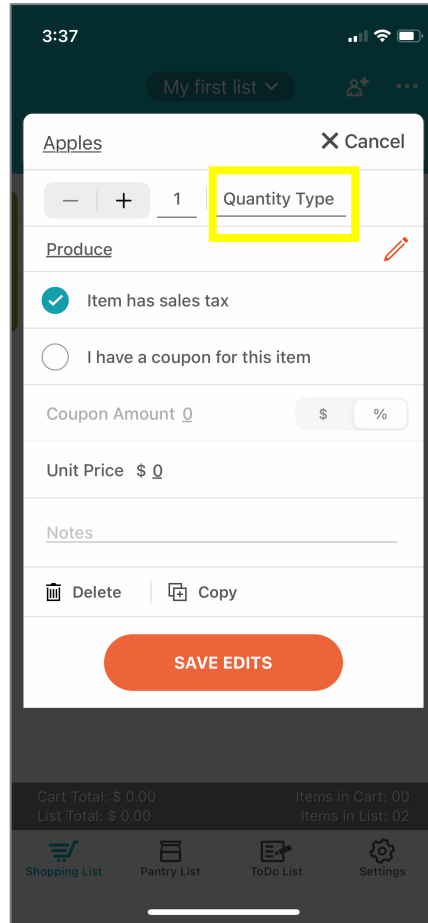

Out of Milk

Adding an item to shopping list