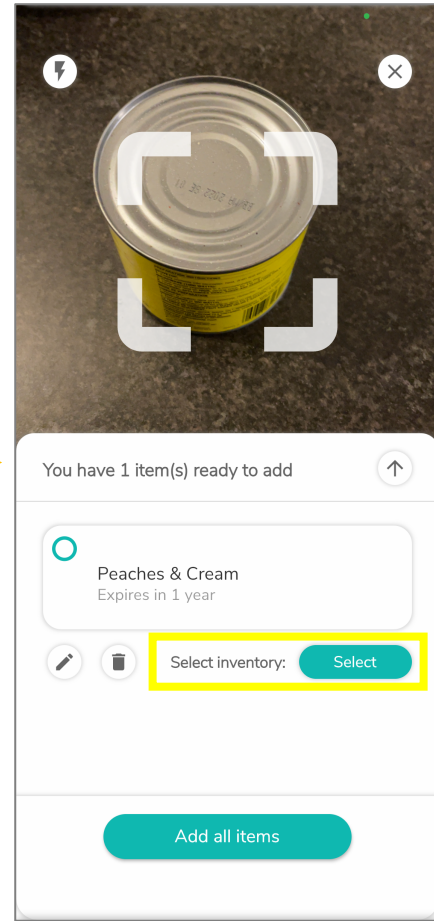

No Waste

Adding an item to inventory