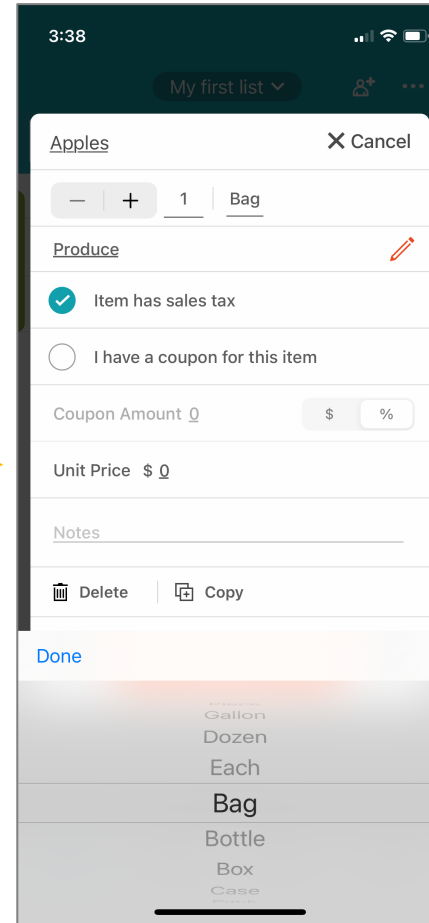

Out of Milk

Adding an item to shopping list