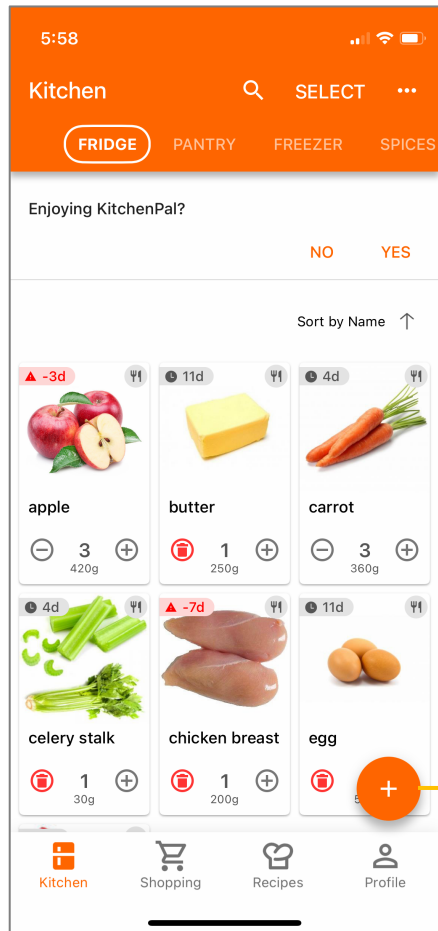

CoZzo

Adding an item to inventory